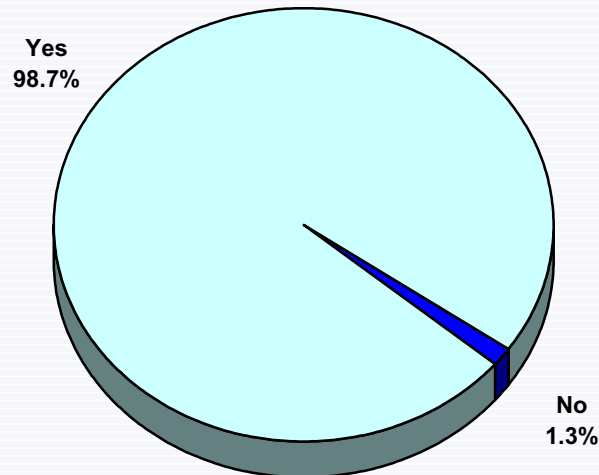

SURVEY RESULTS

**Valley Yellow Pages
2007–2008 Tri-Valley
Telephone Directory**

Received Directory

Verified Audit Circulation

August 2007