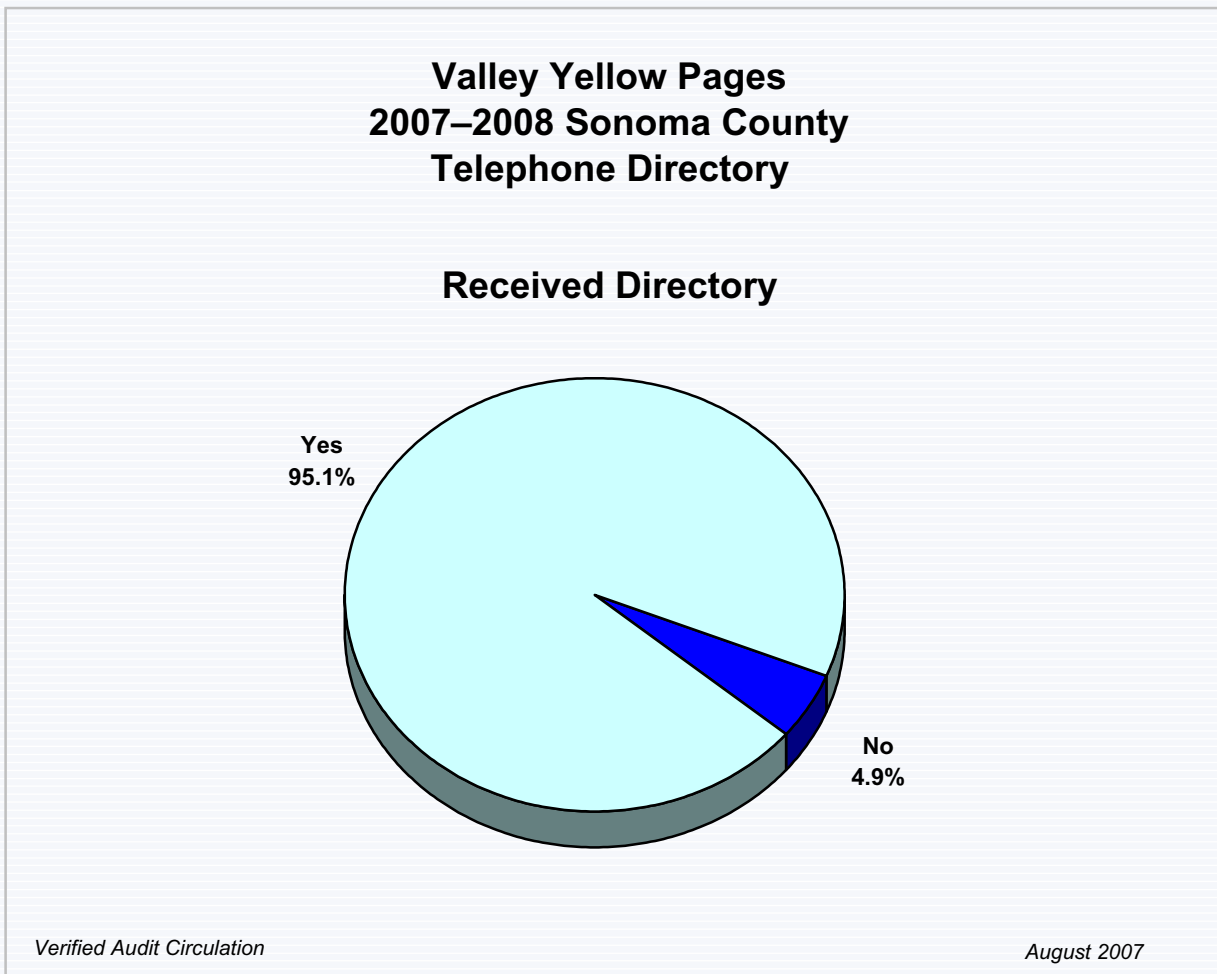

INTRODUCTION

This study, conducted August 22–25, 2007, was designed to measure receipt of the Valley Yellow Pages: 2007–2008 Sonoma County Telephone Directory.

SAMPLE

A random sample of recipient households having listed telephone numbers was selected from each ZIP code within the Valley Yellow Pages: 2007–2008 Sonoma County Telephone Directory distribution area. A total of 308 interviews were validated for use in this analysis.