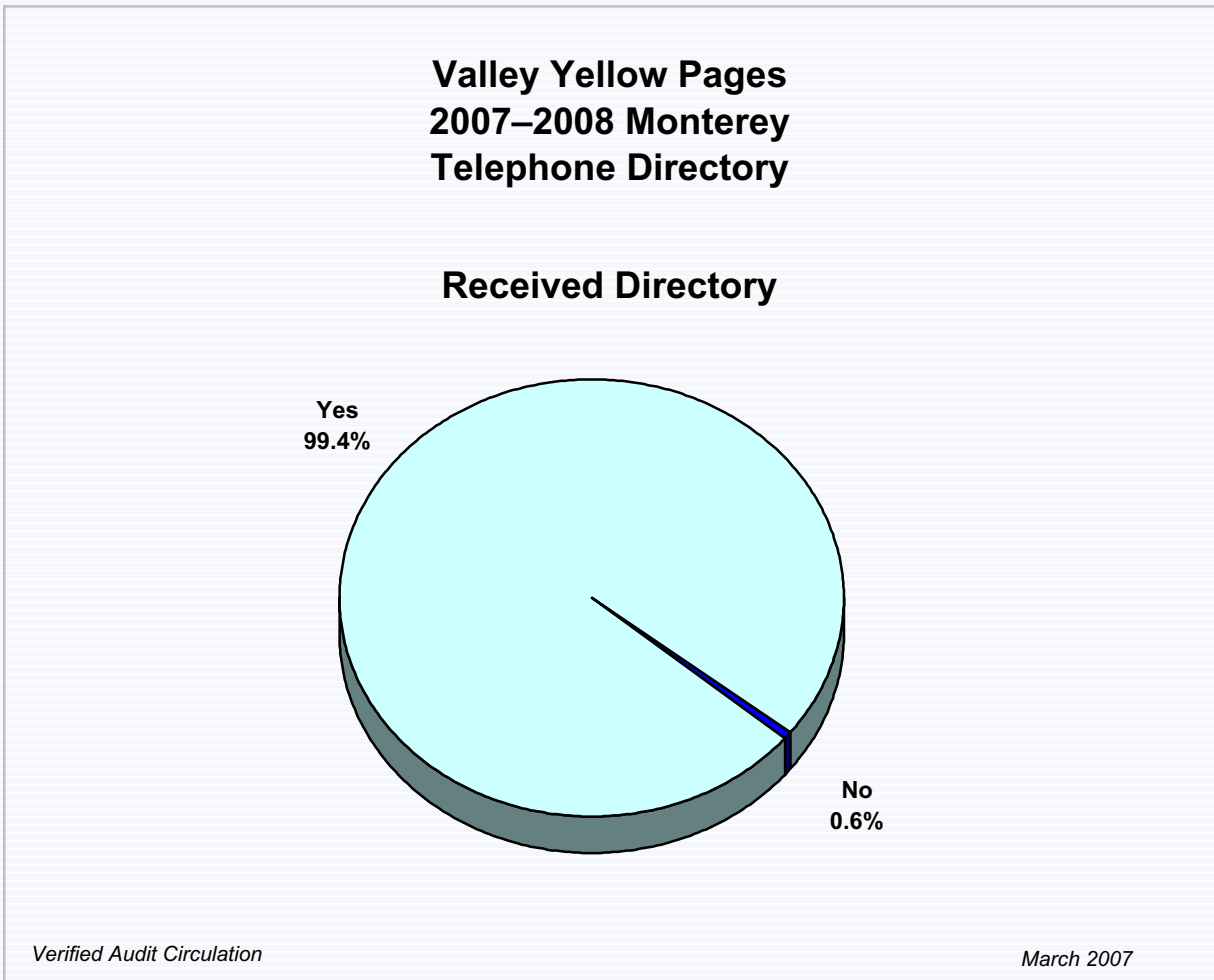

**SURVEY RESULTS**

**INTRODUCTION**

This study, conducted March 20–24, 2007, was designed to measure receipt of the Valley Yellow Pages: 2007–2008 Monterey, Carmel, Salinas, & San Benito County Telephone Directory.