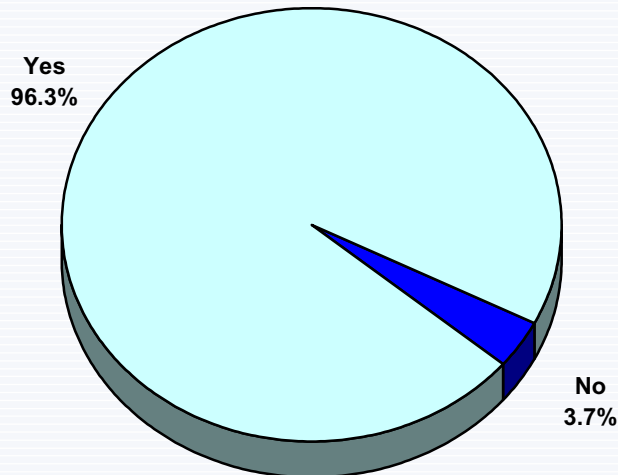

SURVEY RESULTS

**Valley Yellow Pages
2007–2008 Madera, Kerman, & Firebaugh
Telephone Directory**

Received Directory

Verified Audit Circulation

September 2007

INTRODUCTION

This study, conducted September 6–8 and 10, 2007, was designed to measure receipt of the Valley Yellow Pages: 2007–2008 Madera, Kerman, & Firebaugh Telephone Directory.