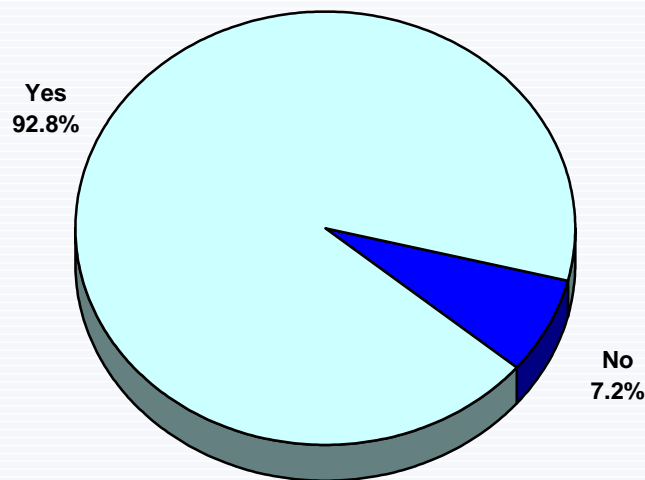

SURVEY RESULTS

**Valley Yellow Pages
2007–2008 Kings and Tulare Counties
Telephone Directory**

Received Directory

Verified Audit Circulation

December 2007

INTRODUCTION

This study, conducted December 20–22, 2007, was designed to measure receipt of the Valley Yellow Pages: 2007–2008 Kings and Tulare Counties Telephone Directory.

SAMPLE

A random sample of recipient households having listed telephone numbers was selected from each ZIP code within the Valley Yellow Pages: 2007–2008 Kings and Tulare Counties Telephone Directory distribution area. A total of 306 interviews were validated for use in this analysis.