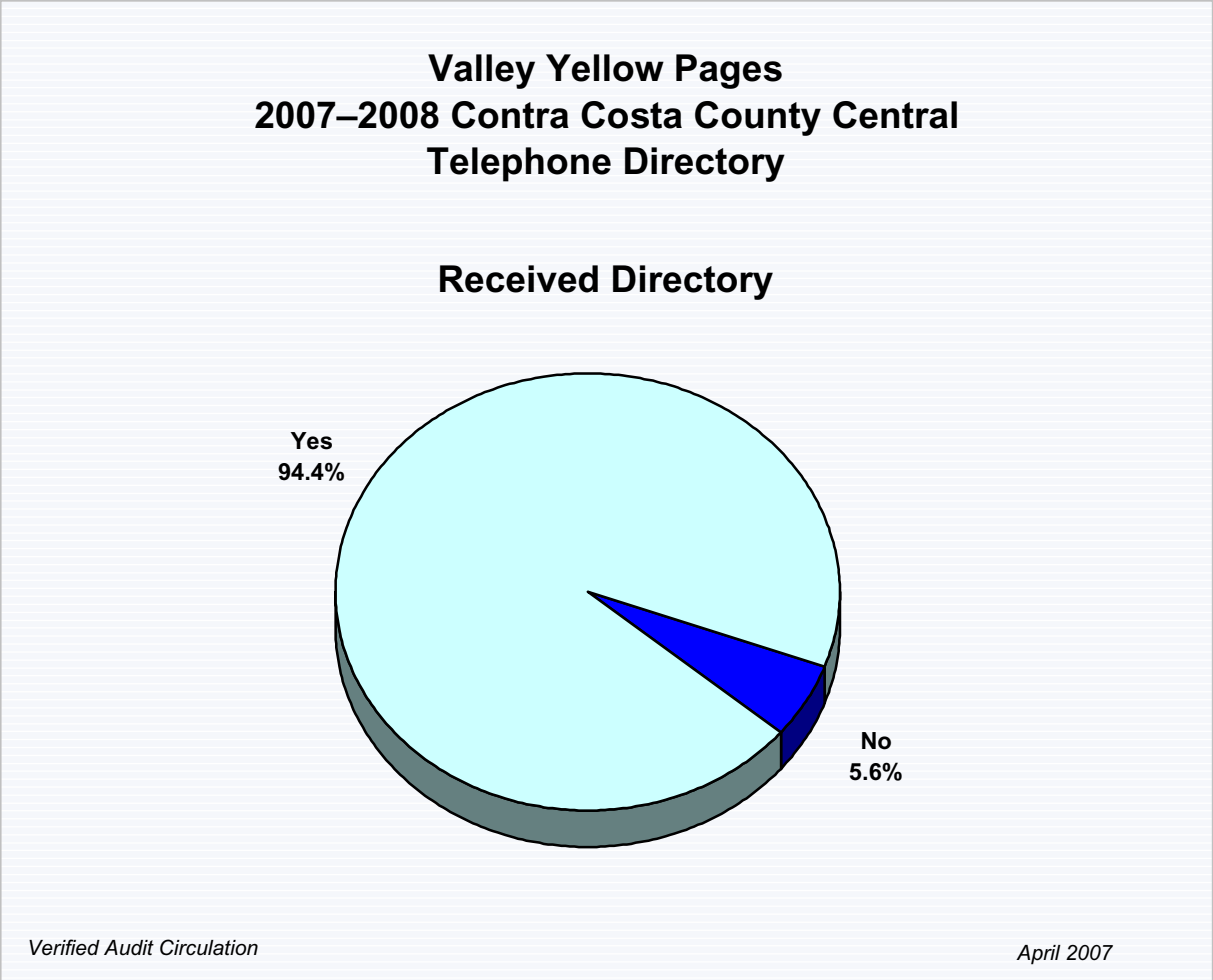

**SURVEY RESULTS**

**INTRODUCTION**

This study, conducted April 19–20 and 23, 2007, was designed to measure receipt of the Valley Yellow Pages: 2007–2008 Contra Costa County Central Telephone Directory.