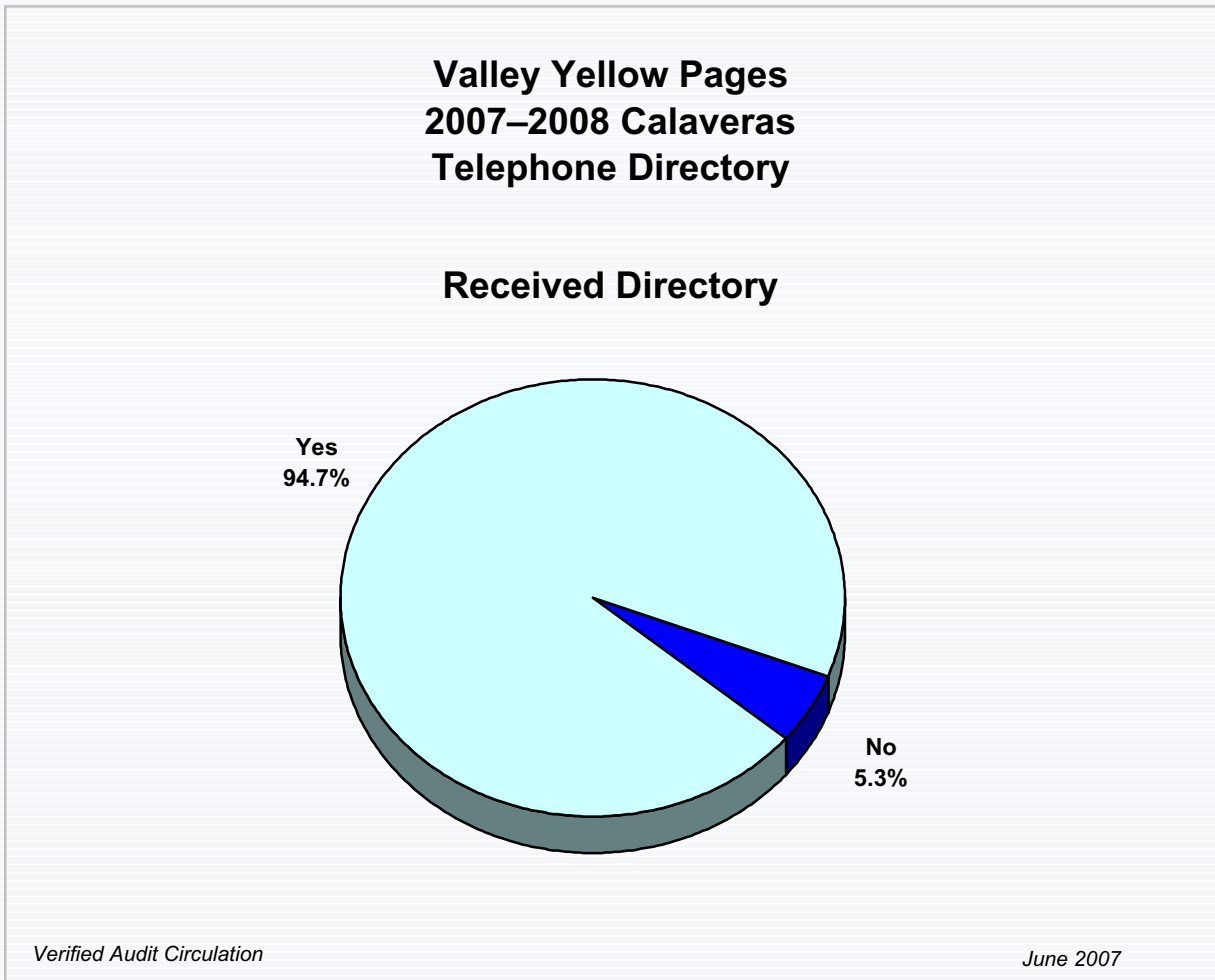

## INTRODUCTION

This study, conducted June 12–16, 2007, was designed to measure receipt of the Valley Yellow Pages: 2007–2008 Calaveras, Tuolumne, & Western Alpine Counties Telephone Directory.