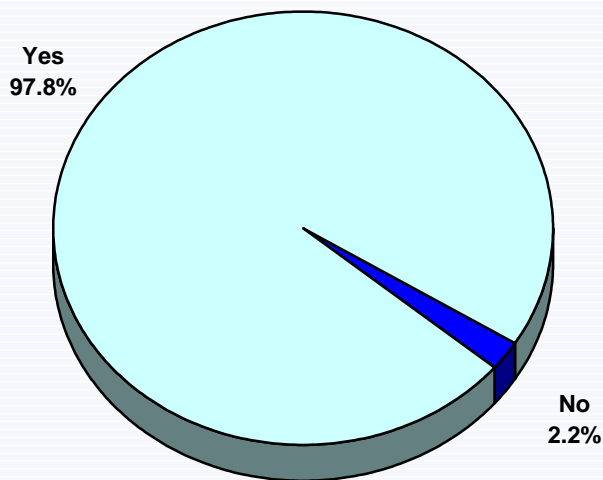

SURVEY RESULTS

**Valley Yellow Pages
2008–2009 Tracy–Manteca
Telephone Directory**

Received Directory

Verified Audit Circulation

February 2008