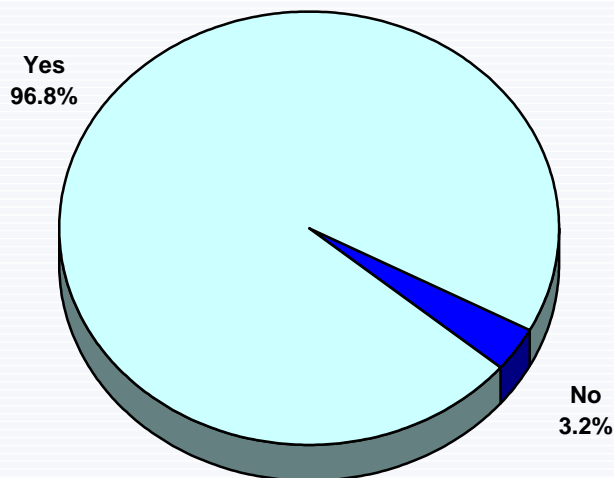

Verified Audit Circulation

March 2008